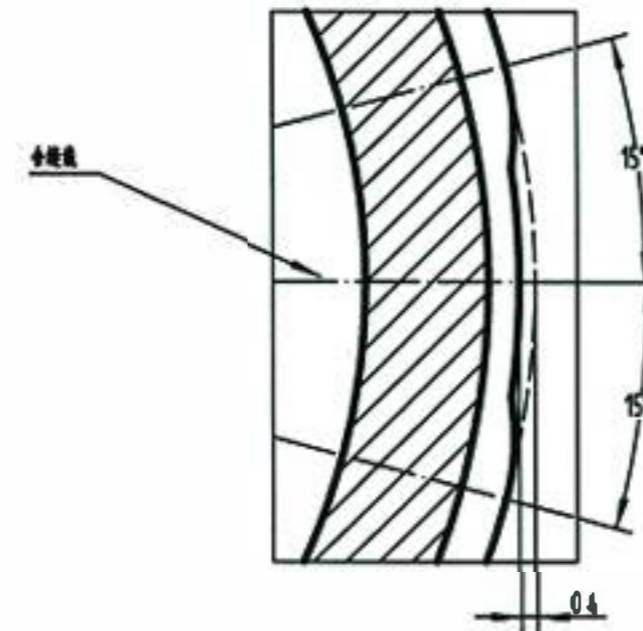

Screw pitch: 4.25  
 Screw breadth: 2.3  
 Screw thread: 1

|               |         |          |                               |                 |                                    |
|---------------|---------|----------|-------------------------------|-----------------|------------------------------------|
| Filling cap.: | 300ml   | DES'D by | REF. NO.:                     | date: Jan.19,13 | <b>NECK 45-400</b>                 |
| Brimful cap.: | 334±5ml | CHK'D by | DRG. NO.:                     |                 | 300ml                              |
| Weight:       | 205g    |          | Material                      |                 | Ta <del>let</del> bottle, Type III |
|               |         |          | Novio Reference:<br>DR01452_1 |                 | Made of Soda- lime Glass           |