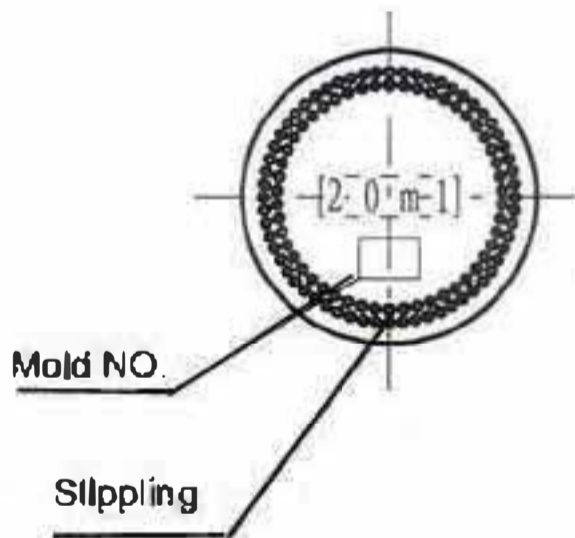

# Specification sheet

Screw-pitch: 3  
 Screw-breadth: 1.8  
 Screw-thread: 2.2

Filling Cap.:	20ml	DES'D by			REF. NO.:	490201
			Date:		DRG. NO.:	20Z00
Briniful Cap.:	22.5±2ml	CHK'D by			Material	Essence oil bottle, Type III
			Date:			Made of Soda-lime Silica Glass
Weight:	Aroud 35g	APP'D by	Novio Reference:			
			DR001423_1			