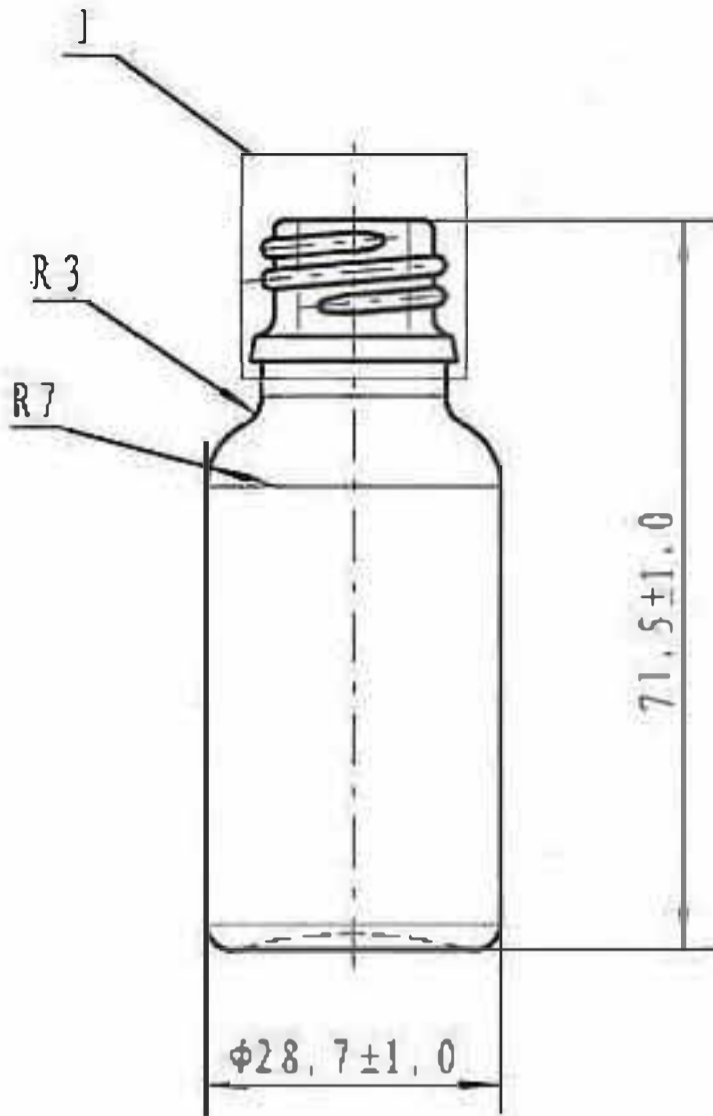

# Specification sheet

Screw-pitch: 3  
 Screw-breadth: 1.8  
 Screw-thread: 2.2

Filling Cap.:	20ml	DES'D by			REF. NO.:	490201
			Date:		DRG. NO.:	20Z00
Briniful Cap.:	22.5±2ml	CHK'D by			Material	Essence oil bottle, Type III
			Date:			Made of Soda-lime Silica Glass
Weight:	Aroud 35g	APP'D by	Novio Reference:			
			DR001423_1			