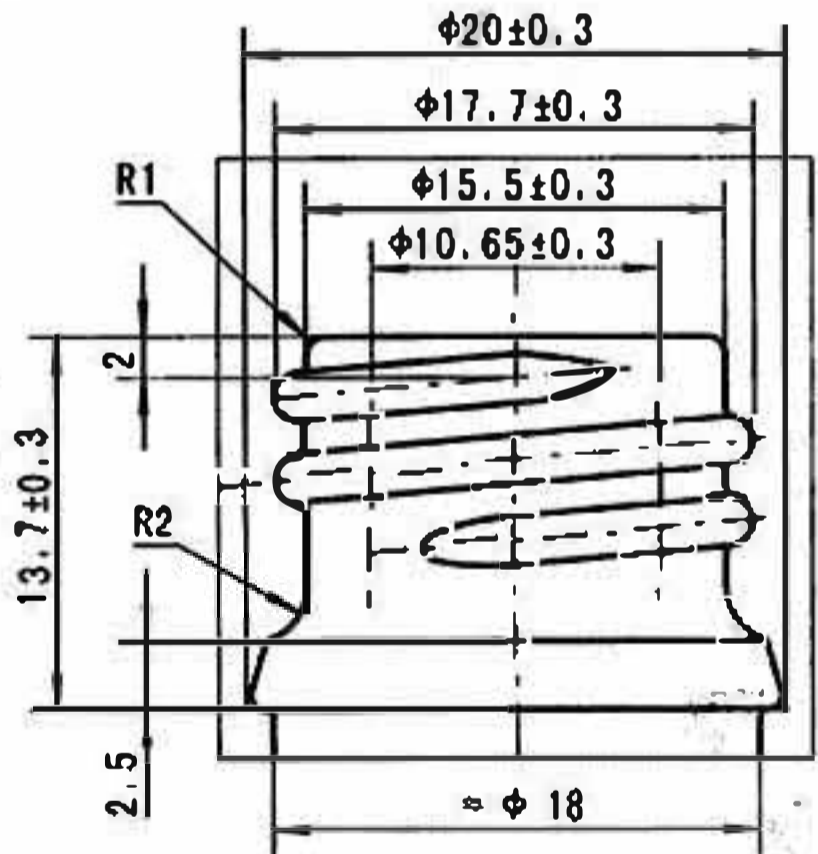

# Specification sheet

Screw-pitch: 3  
 Screw-breadth: 1.8  
 Screw-thread: 2.2

Filling Cap.:	20ml	DES'D by			REF. NO.:	490201
			Date:		DRG. NO.:	20Z00
Briniful Cap.:	22.5±2ml	CHK'D by			Material	Essence oil bottle, Type III
			Date:			Made of Soda-lime Silica Glass
Weight:	Aroud 35g	APP'D by	Novio Reference:			
			DR001423_1			