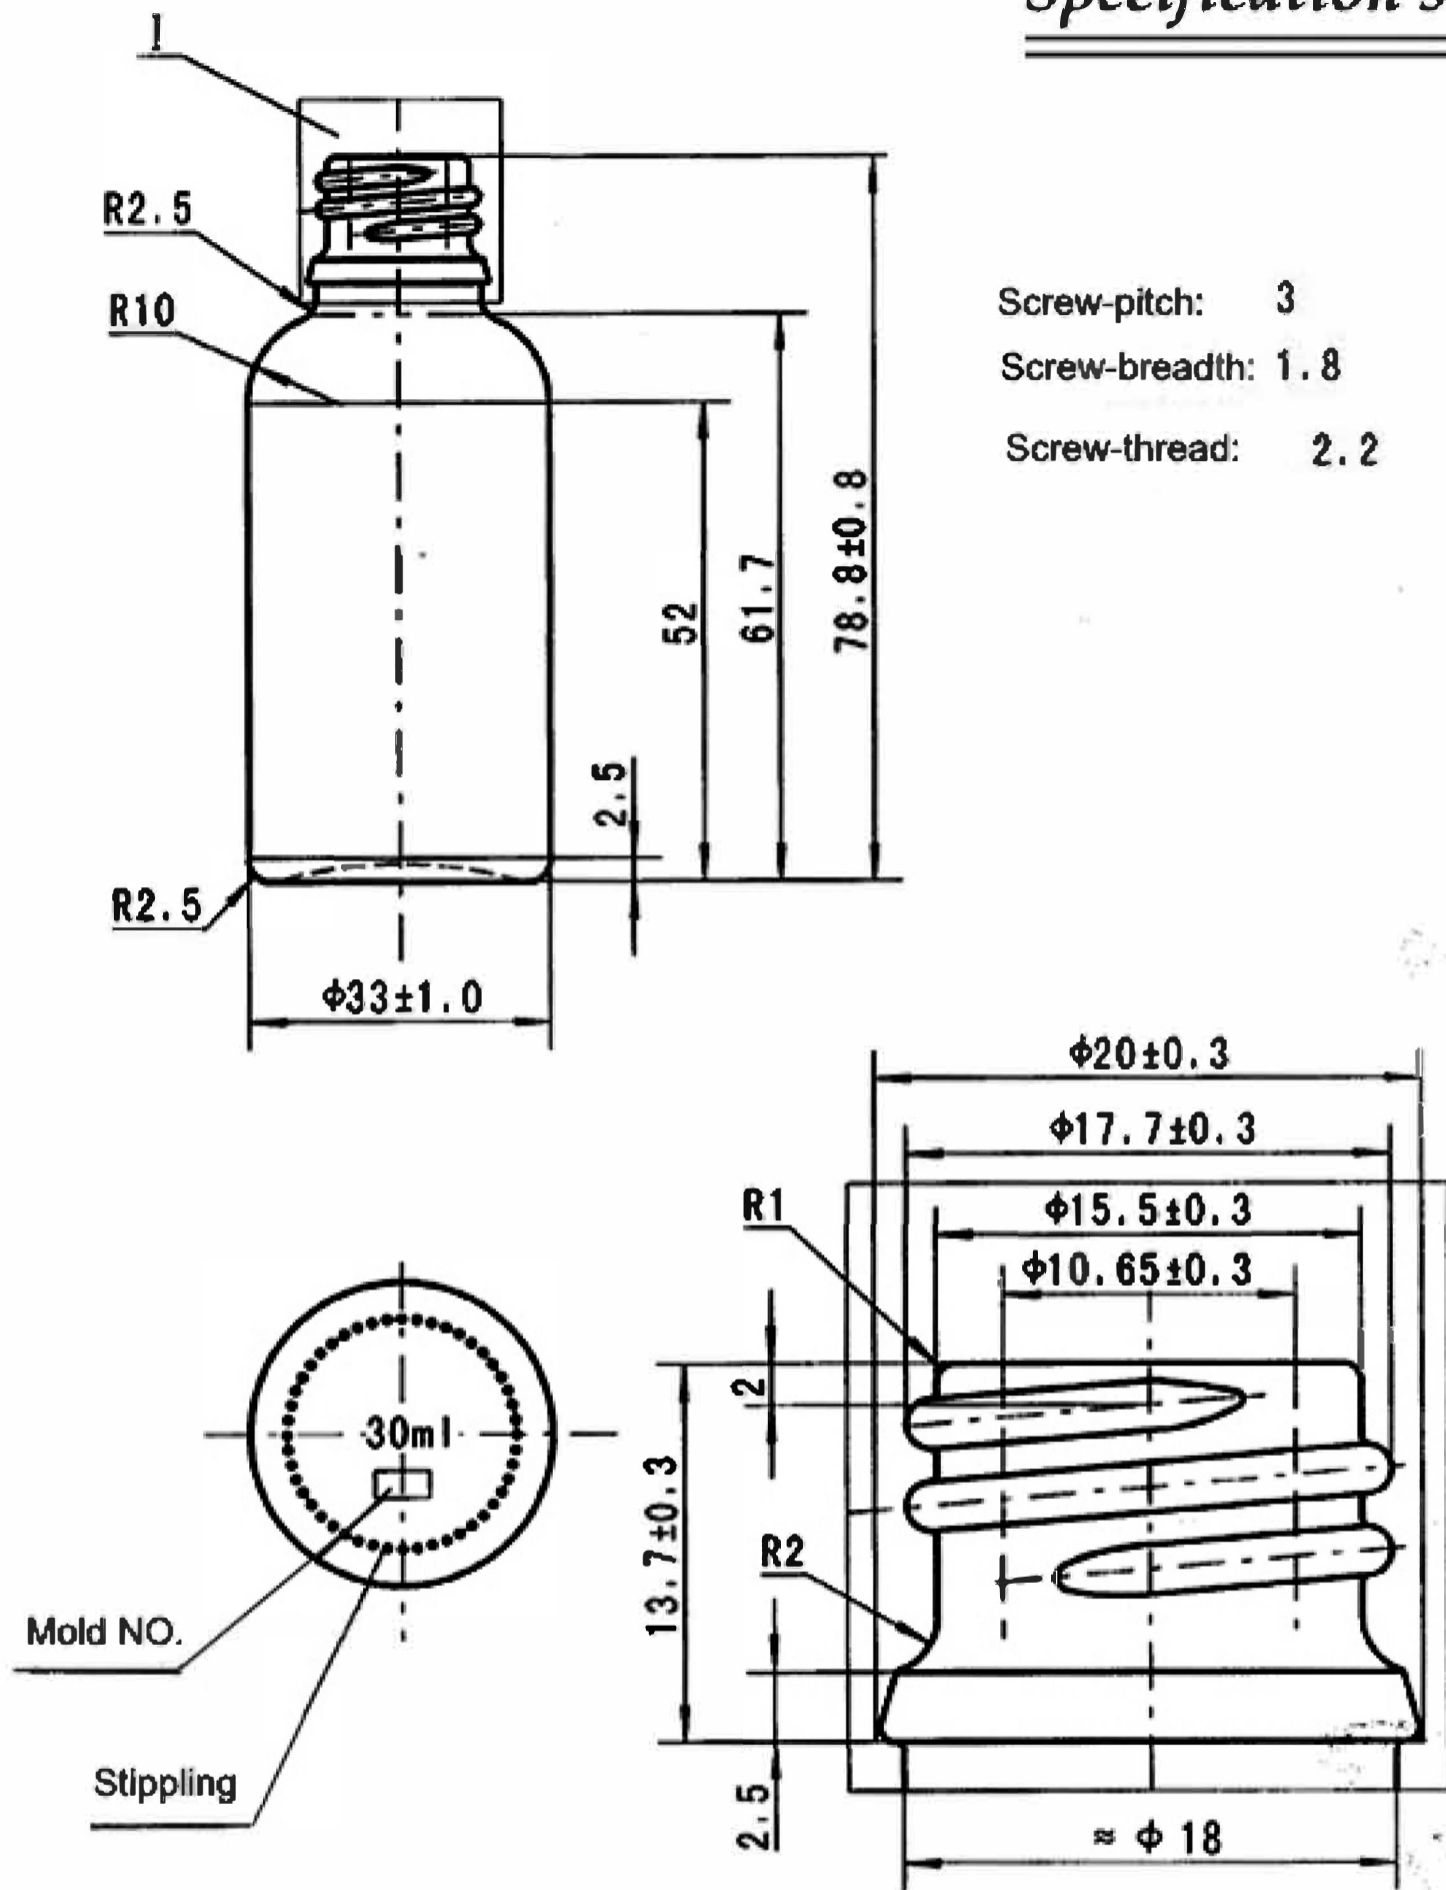

Specification sheet

Screw-pitch: 3
 Screw-breadth: 1.8
 Screw-thread: 2.2

Filling Cap.:	30ml	DES'D by			REF. NO.:	490301 #
			Date:		DRG. NO.:	30Z00
Brimful Cap.:	35 \pm 2ml	CHK'D by			Material	Essence oil bottle, Type III
			Date:			Made of Soda-lime Silica Glass
Weight:	Around 4.8g	APP'D by	Novio Reference: DR001425_1		novio PACKAGING	