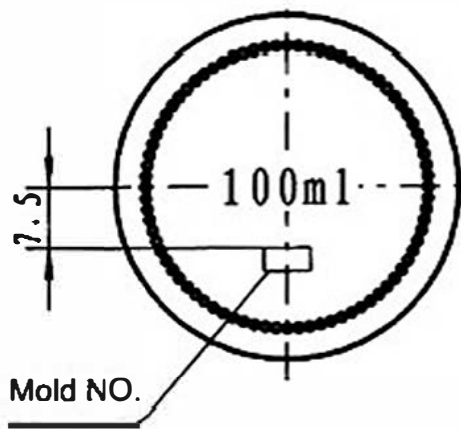

Screw-pitch: 3
 Screw-breadth: 1.8
 Screw-thread: 2.2

瓶口放大
 3: 1

模具号字高3.5, 宽2.8,
 字间距0.8, 黑体, 位置如图.

Filling Cap.:	100ml	DES'D by		REF. NO.:	361001
			Date:	DRG. NO.:	1000Q
Brimful Cap.:	105±3ml	CHK'D by		Material	Essence oil bottle, Type III
			Date:		Made of Soda-lime Silica Glass
Weight:	Around 88g	APP'D by			
			Date:		