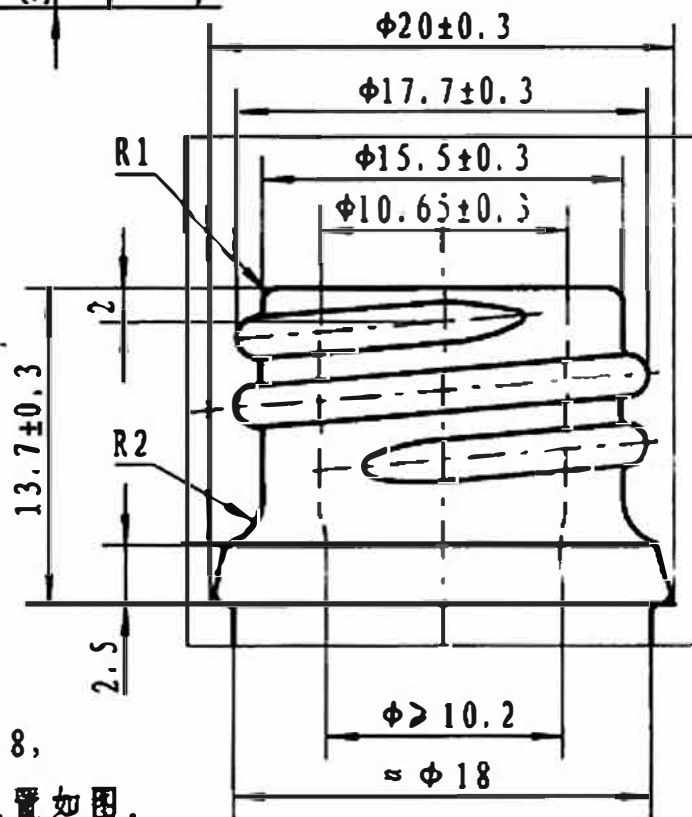

Screw-pitch: 3
 Screw-breadth: 1.8
 Screw-thread: 2.2

瓶口放大
 3: 1

模具号字高3.5, 宽2.8,
 字间距0.8, 黑体, 位置如图.

Filling Cap.:	100ml	DES'D by		REF. NO.:	361001
			Date:	DRG. NO.:	1000Q
Brimful Cap.:	105±3ml	CHK'D by		Material	Essence oil bottle, Type III
			Date:		Made of Soda-lime Silica Glass
Weight:	Around 88g	APP'D by			
			Date:		